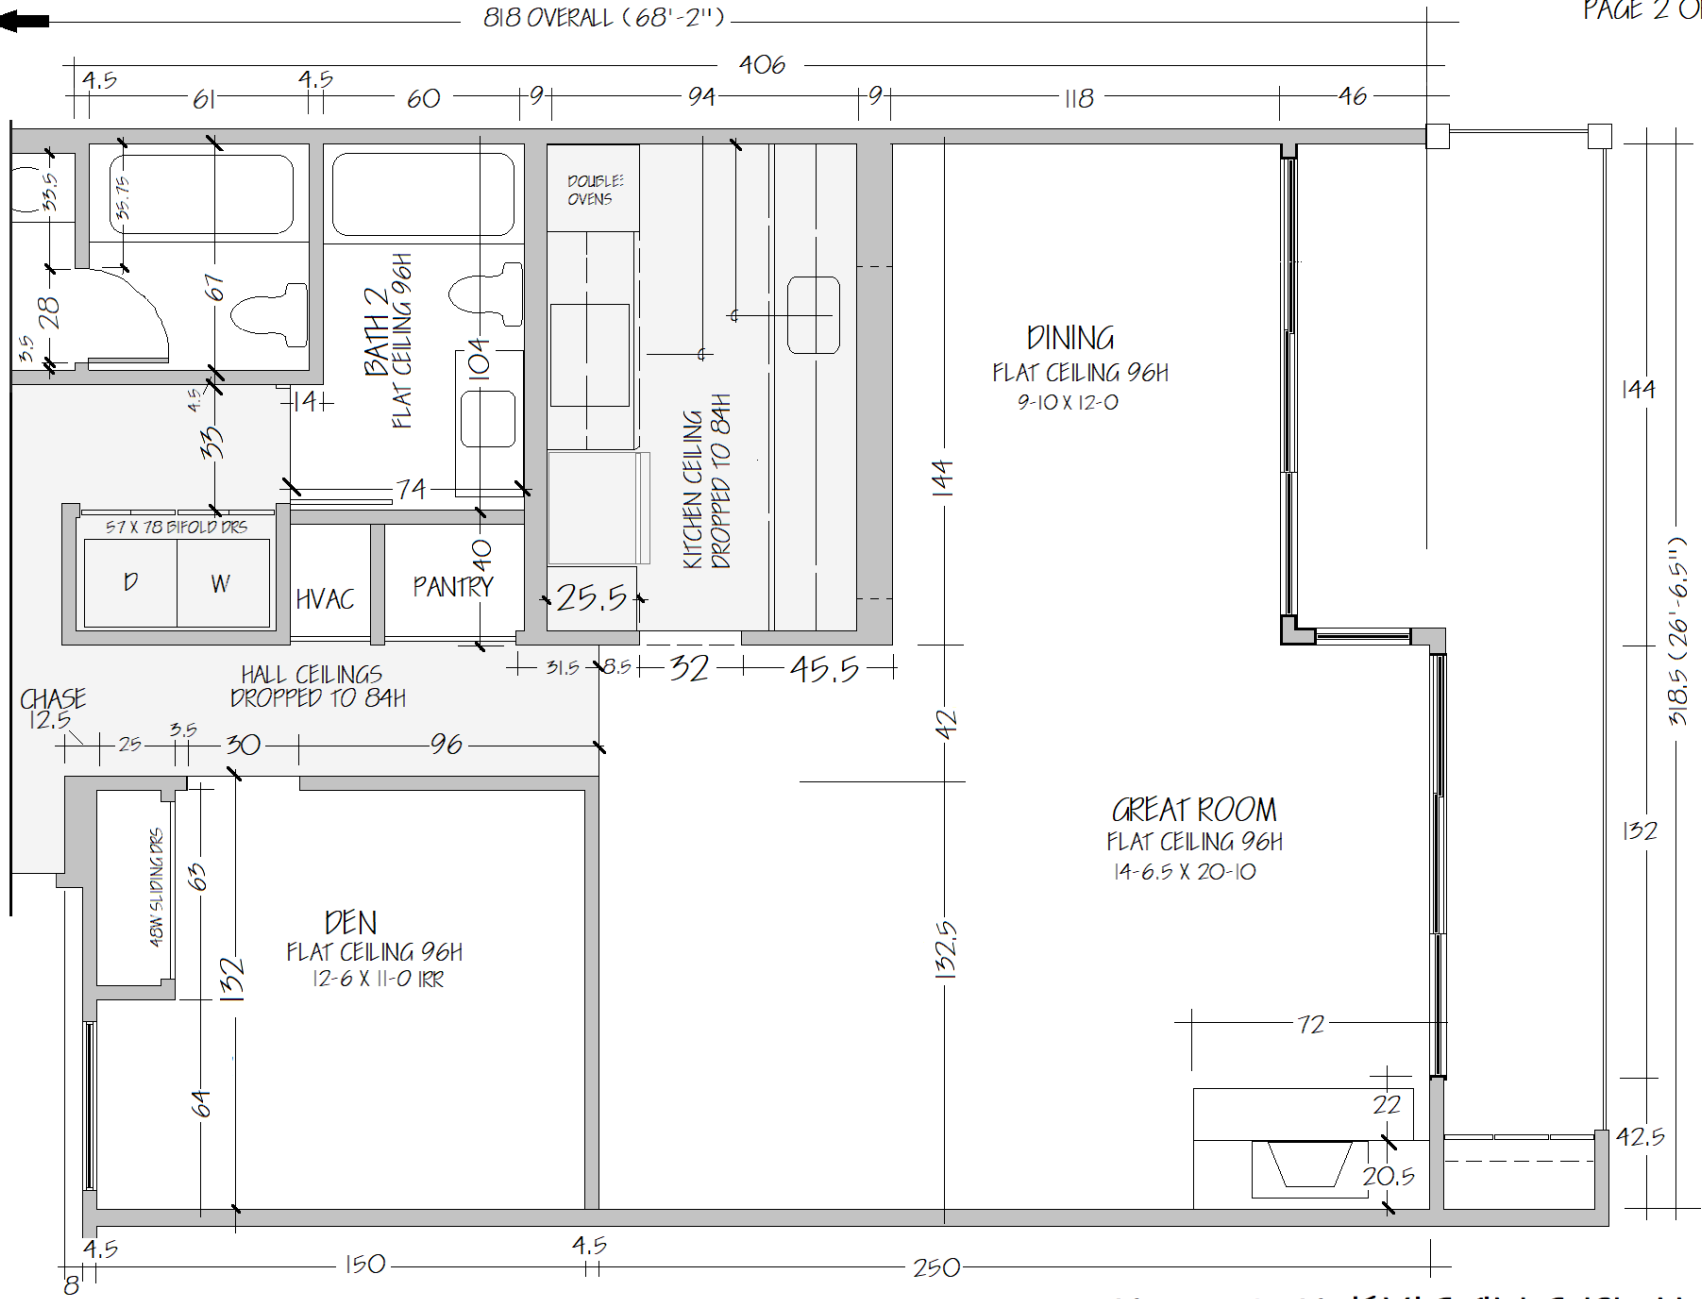

SOTTILE

SEE NEXT PAGE

HALL CEILINGS DROPPED TO 84H

SCALED TO PAGE

EAST SIDE EXISTING PLAN

SOTTILE

SEE
PRIOR
PAGE

SCALED TO PAGE

WEST SIDE EXISTING PLAN