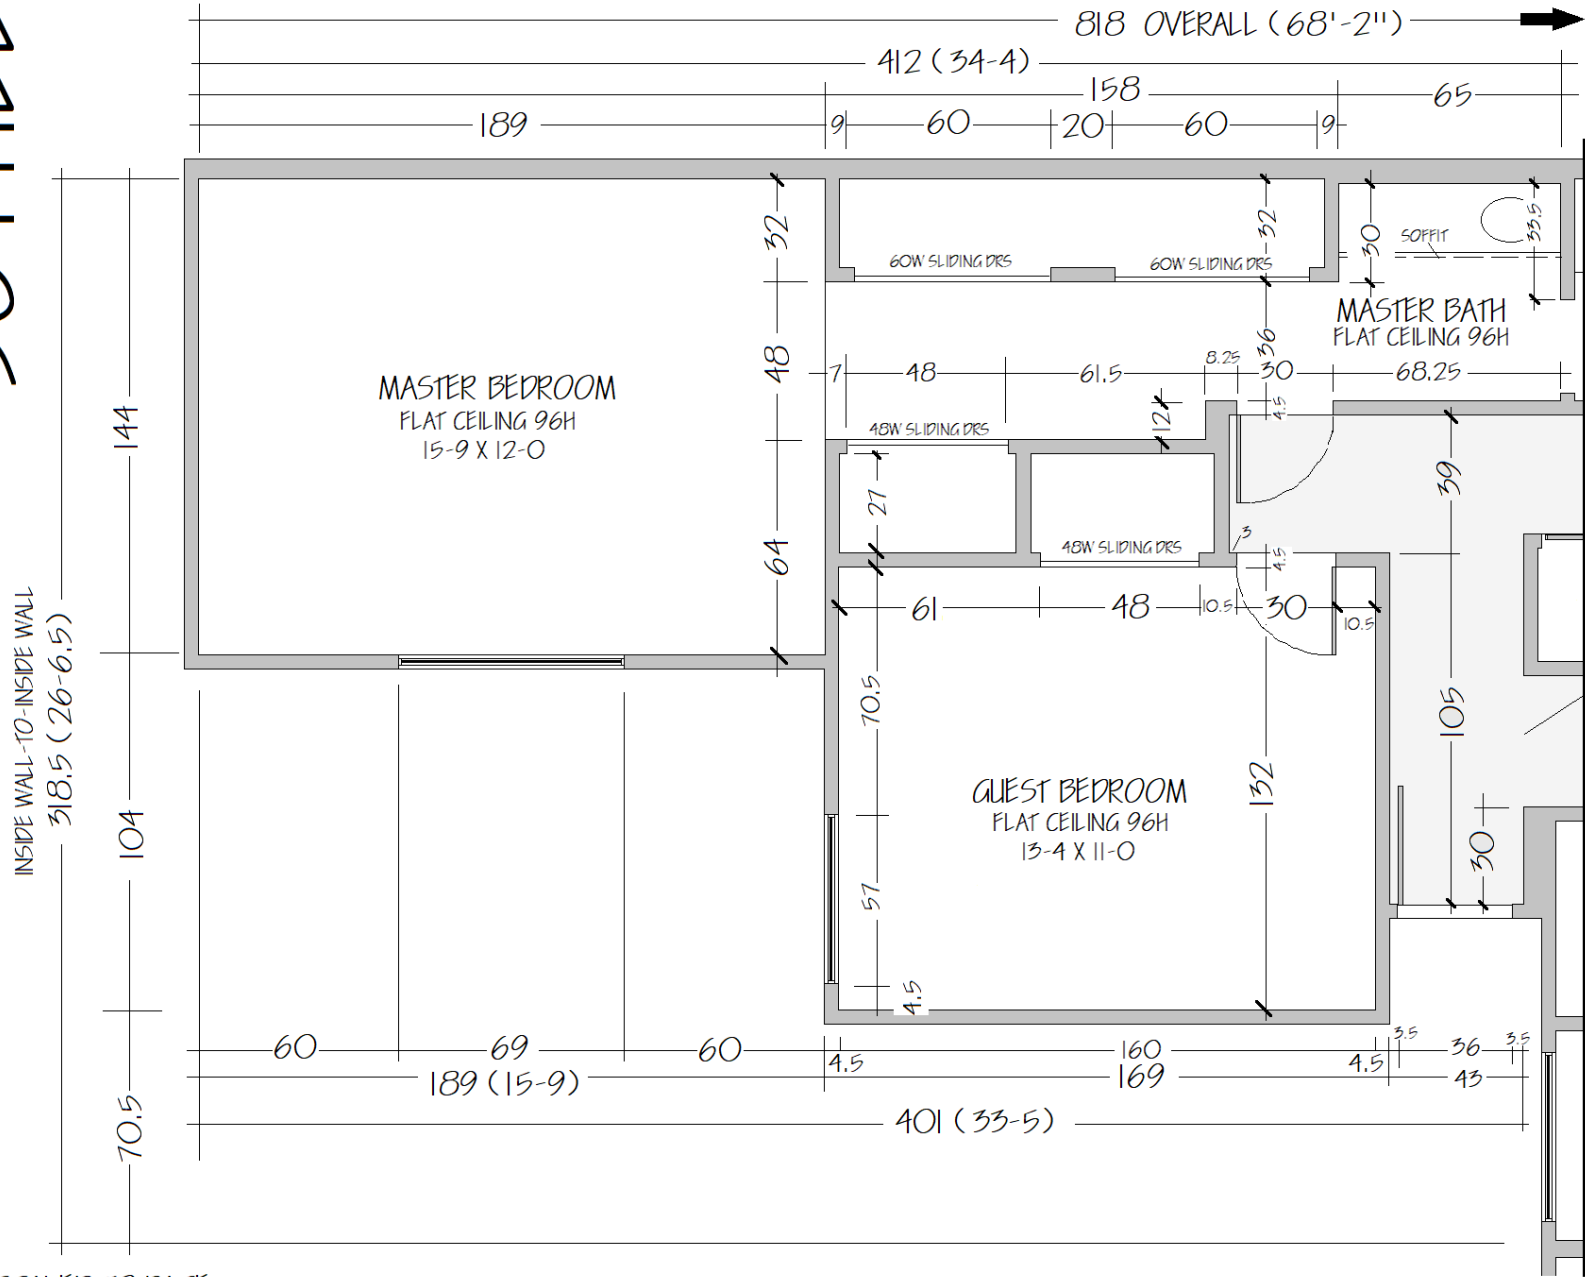

SOTTILE

SEE NEXT PAGE

HALL CEILINGS DROPPED TO 84H

SCALED TO PAGE

EAST SIDE EXISTING PLAN

SOTTILE

SEE
PRIOR
PAGE

SCALED TO PAGE

WEST SIDE EXISTING PLAN